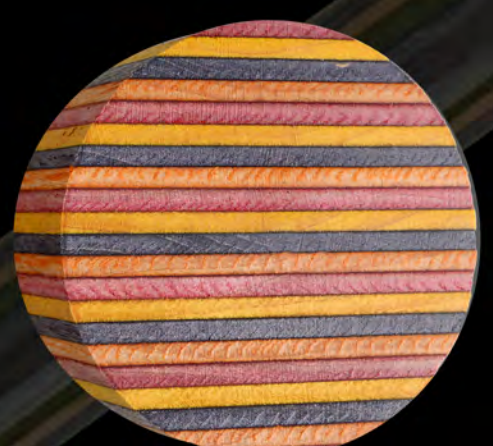

ELEMENT COLLECTION

by *Jacoby*
Custom Cues Inc

Elements Collection

The Jacoby Elements Collection features six different cues, each representing a universal element.

Light

Earth

Wind

Ether

Water

Fire

Just like the simplistic beauty found in nature, these cues are simple in design and yet extremely beautiful to look at. The veneer construction adds extremely sound playability properties