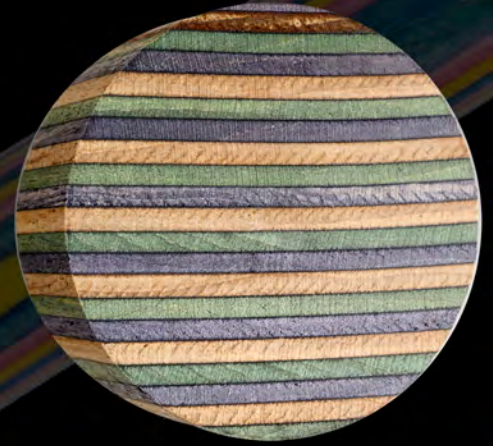

ELEMENT COLLECTION

by *Jacoby*
Custom Cues Inc

Elements Collection

The Jacoby Elements Collection features six different cues, each representing a universal element.

Light

Earth

Wind

Ether

Water

Fire

Just like the simplistic beauty found in nature, these cues are simple in design and yet extremely beautiful to look at. The veneer construction adds extremely sound playability properties